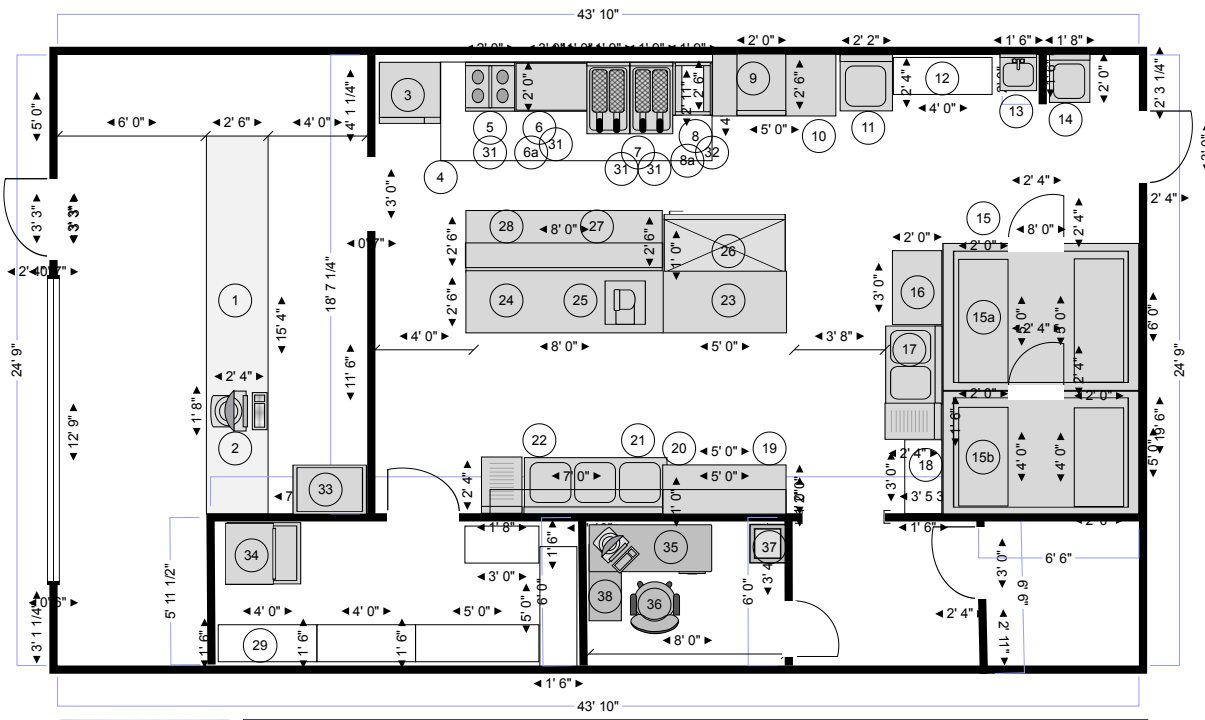

SAMPLE FLOOR PLAN

RESTAURANT TO GO FLOOR PLAN
 1111 STREET
 ANY TOWN, USA

© Quicquaro & Associates, LLC

1085 sq. ft.

FLOOR PLAN DATE: __ - __ - __

DRAWING BY JOE QUICQUARO

Use by permission only

RESTAURANT VALUES