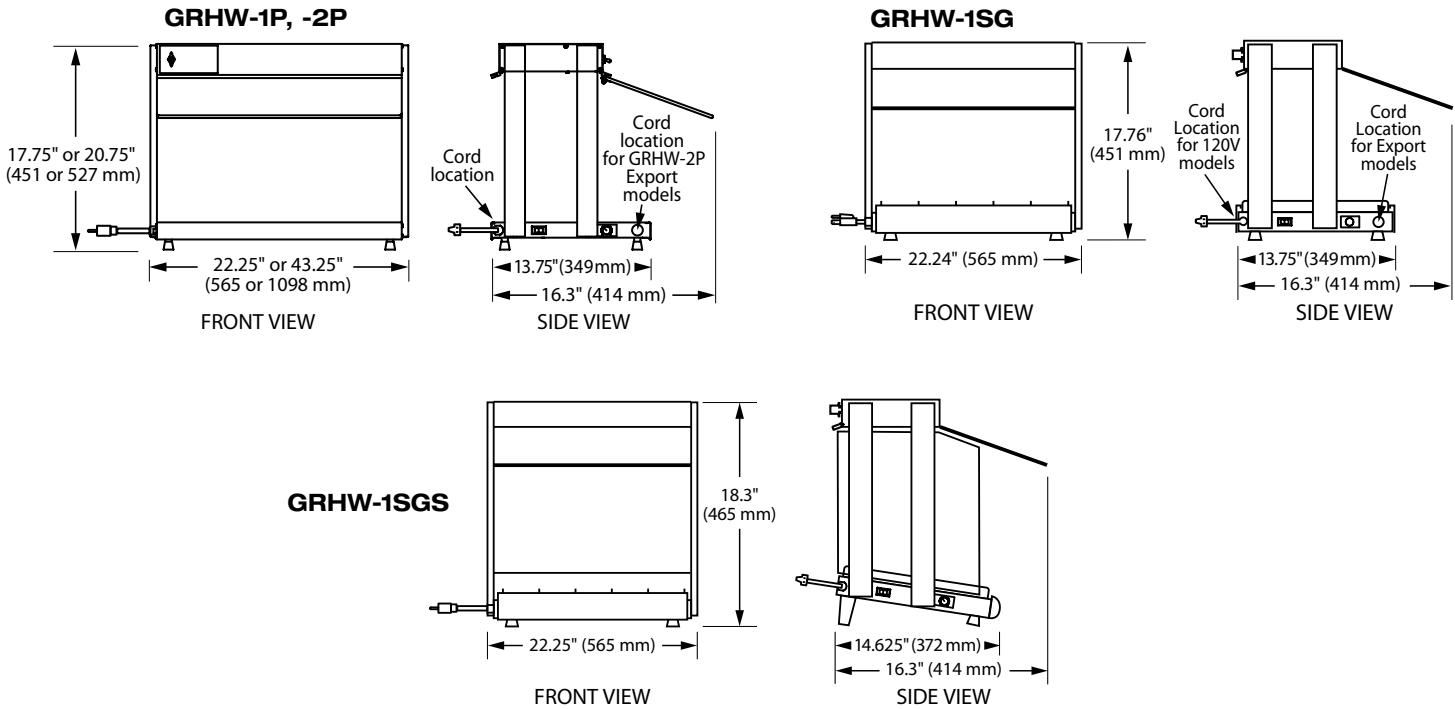

Glo-Ray® Mini-Merchandisers

Models: GRHW-1P, -2P, -1SG, -1SGS

SPECIFICATIONS Glo-Ray® Mini Merchandisers - Singles

The shaded areas contain electrical information for international models

Model	Description	Dimensions (W x D x H) Includes Sneeze Guard	Base Dimensions (W x D)	Volts	Watts	Amps	Plug Configuration	Ship Weight*
GRHW-1P*	Hors d'oeuvres warmer 2 light bulbs	22.25" x 16.3" x 17.75" (565 x 414 x 451 mm)	21" x 13.75" (533 x 349 mm)	120	820	6.8	NEMA 5-15P	35 lbs. (16 kg.)
				220	782	3.6	CEE 7/7 Schuko or BS-1363	
				240	838	3.5	CEE 7/7 Schuko or AS 3112	
				220-230 (CE)	782-855	3.6-3.7	CEE 7/7 Schuko	
				230-240 (CE)	769-838	3.3-3.5	BS-1363	
GRHW-2P▶	Hors d'oeuvres warmer 4 light bulbs	43.25" x 16.3" x 20.75" (1098 x 414 x 527 mm)	42" x 13.75" 1067 x 349 mm)	120	1640	13.7	NEMA 5-15P▲	67 lbs. (31 kg.)
				220	1560	7.1	CEE 7/7 Schuko or BS-1363	
				240	1680	7.0	CEE 7/7 Schuko or AS 3112	
				220-230 (CE)	1560-1705	7.1-7.4	CEE 7/7 Schuko	
				230-240 (CE)	1542-1680	6.7-7.0	BS-1363	
GRHW-1SG*	Single horizontal shelf 2 light bulbs	22.25" x 16.3" x 17.76" (565 x 414 x 451 mm)	21" x 13.75" (533 x 349 mm)	120	820	6.8	NEMA 5-15P	37 lbs. (17 kg.)
				220	782	3.6	CEE 7/7 Schuko	
				240	838	3.5	BS-1363	
				220-230 (CE)	782-855	3.6-3.7	CEE 7/7 Schuko	
				230-240 (CE)	769-838	3.3-3.5	BS-1363	
GRHW-1SGS	Single slanted shelf 2 light bulbs	22.24" x 16.3" x 18.3" (565 x 414 x 465 mm)	21" x 13.75" (533 x 349 mm)	120	820	6.8	NEMA 5-15P	40 lbs. (19 kg.)

* Shipping weight includes packaging. * Add 3" (76 mm) to height when using accessory 4" (102 mm) legs. ▶ Standard 4" (102 mm) legs included in height.

▲ Canadian models use NEMA 5-20P.

CORD LOCATION

All 120V Models: Base end plate same side as switch, back.
Other Voltages: Base Side Panel, front Corner, same side as switch (See illustrations above for more details).