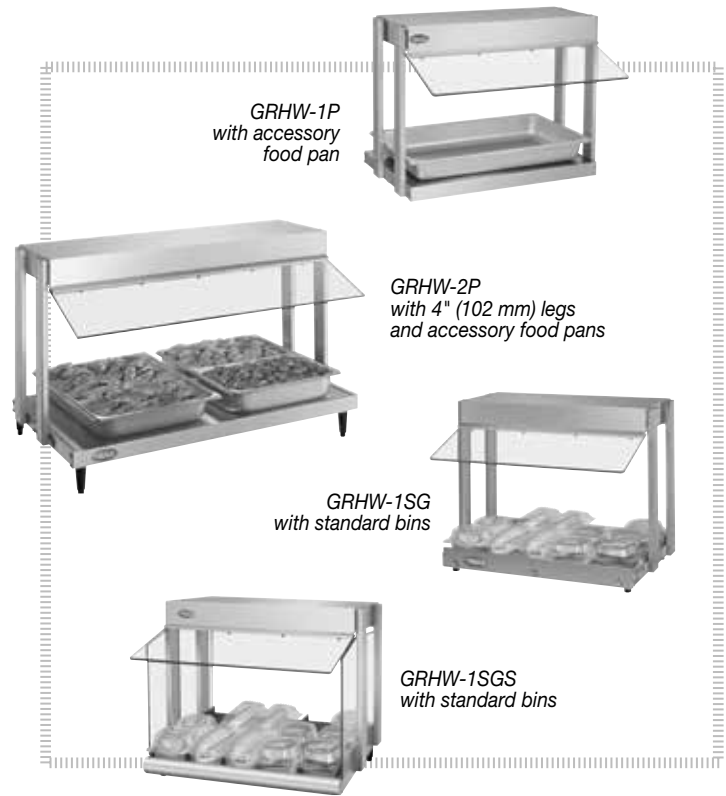

## Glo-Ray® Mini-Merchandisers

Models: GRHW-1P, -2P, -1SG, -1SGS

Hatco's convenient Mini-Merchandisers create impulse sales by placing fresh product in front of customers. Using a limited amount of valuable counterspace, these flexible warmers come in a variety of shapes, sizes and colors to hold food samples, hors d'oeuvres and packaged product at just the right temperature. They are ideal for packaged product at any time of the day. Great for delis, supermarkets, convenience stores, kiosks or concession stands.

### Standard features

- Pre-focused infrared top heat directs heat to the outer edges where heat loss is greatest
- Thermostatically-controlled heated base extends holding times of most foods
- Sturdy sneeze guard protect food - 7.5" (191 mm) deep
- Shatter-resistant incandescent lights enhance product displays while safeguarding food from bulb breakage
- Lighted rocker switch for easy On/Off
- Models come with 6' (1829 mm) cord and plug, 1" (25 mm) rubber legs [GRHW-2P has 4" (102 mm) legs], five 4" (102 mm) bins (GRHW-1SG, -1SGS only), 7.5" (191 mm) Sneeze Guard
- GRHW-1P, -2P available in a one- or two-pan model with a top breath protector on one side of unit
- GRHW-1SG offers slanted base, side enclosures, food stop
- Metal sheathed elements guaranteed against burnout and breakage for two years