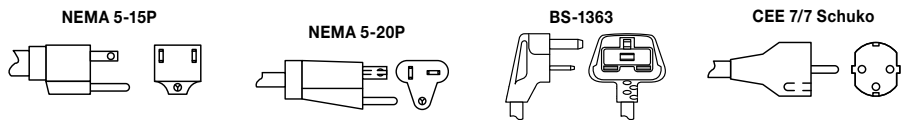

PLUG CONFIGURATIONS

PRODUCT SPECS

Glo-Ray® Mini-Merchandisers

The heated Mini-Merchandiser shall be a Glo-Ray® Model ... as manufactured by the Hatco Corporation, Milwaukee, WI 53234 U.S.A.

The warmer shall be rated at ... watts, ... volts, and be ... inches (millimeters) in overall width. It shall consist of a thermostatically-controlled heated base, infrared heat from

above, sneeze guard, and incandescent display lights. The infrared heating element shall be tubular metal sheathed and the warmer shall have a cord with plug attached.

Warranty consists of 24/7 parts and service assistance (U.S. and Canada only).

HATCO CORPORATION | P.O. Box 340500 Milwaukee, WI 53234-0500 U.S.A.
(800) 558-0607 | (414) 671-6350 | www.hatcocorp.com | support@hatcocorp.com