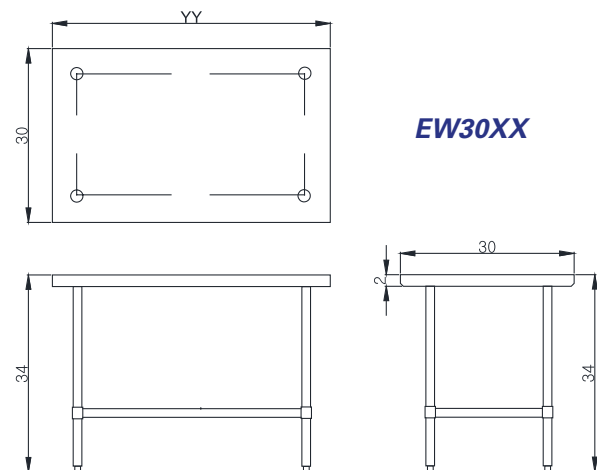

WARRANTY

APPROVALS:

AVAILABLE AT:

Work Tables / Equipment Stands

PRODUCT SPECIFICATION

Work Tables

Model	Dimensions (inches / mm)			Net Weight (lbs/kg)	Ship Weight (lbs/kg)
	L	D	H		
EW2418	18" (457mm)	24" (610mm)	34" (864mm)	35(16)	38(17)
EW2424	24" (610mm)	24" (610mm)	34" (864mm)	40(18)	44(20)
EW2430	30" (762mm)	24" (610mm)	34" (864mm)	46(21)	50(23)
EW2436	36" (915mm)	24" (610mm)	34" (864mm)	51(23)	56(25)
EW2448	48" (1219mm)	24" (610mm)	34" (864mm)	62(28)	68(30)
EW2460	60" (1524mm)	24" (610mm)	34" (864mm)	73(33)	80(36)
EW2472	72" (1829mm)	24" (610mm)	34" (864mm)	82(37)	90(40)
EW2484	84" (2134mm)	24" (610mm)	34" (864mm)	91(41)	100(45)
EW2496	96" (2438mm)	24" (610mm)	34" (864mm)	104(47)	114(51)
EW3018	18" (457mm)	30" (762mm)	34" (864mm)	43(20)	47(22)
EW3024	24" (610mm)	30" (762mm)	34" (864mm)	48(22)	52(24)
EW3030	30" (762mm)	30" (762mm)	34" (864mm)	52(24)	57(26)
EW3036	36" (915mm)	30" (762mm)	34" (864mm)	60(27)	66(29)
EW3048	48" (1219mm)	30" (762mm)	34" (864mm)	69(31)	75(34)
EW3060	60" (1524mm)	30" (762mm)	34" (864mm)	81(37)	89(40)
EW3072	72" (1829mm)	30" (762mm)	34" (864mm)	92(42)	101(46)
EW3084	84" (2134mm)	30" (762mm)	34" (864mm)	101(46)	111(50)
EW3096	96" (2438mm)	30" (762mm)	34" (864mm)	115(52)	126(57)

*BLUE AIR has the right to change specifications without further notice.

Heavy Duty Equipment Stands

Model	Dimensions (inches / mm)			Net Weight (lbs/kg)	Ship Weight (lbs/kg)
	L	D	H		
ES3012	12" (305mm)	30" (762mm)	27 3/4" (705mm)	34(15)	37(17)
ES3024	24" (610mm)	30" (762mm)	27 3/4" (705mm)	41(19)	45(21)
ES3036	36" (915mm)	30" (762mm)	27 3/4" (705mm)	57(26)	62(28)
ES3048	48" (1220mm)	30" (762mm)	27 3/4" (705mm)	70(32)	77(35)
ES3060	60" (1524mm)	30" (762mm)	27 3/4" (705mm)	83(38)	91(42)
ES3072	72" (1829mm)	30" (762mm)	27 3/4" (705mm)	96(44)	105(48)