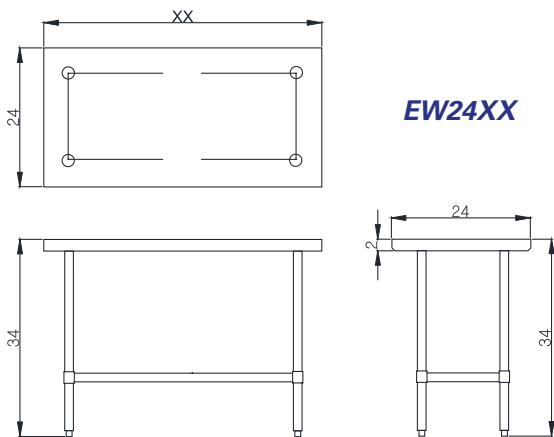

WARRANTY

APPROVALS:

AVAILABLE AT:

Work Tables / Equipment Stands

PRODUCT SPECIFICATION

Work Tables

Model	Dimensions (inches / mm)			Net Weight (lbs/kg)	Ship Weight (lbs/kg)
	L	D	H		
EW2418	18" (457mm)	24" (610mm)	34" (864mm)	35(16)	38(17)
EW2424	24" (610mm)	24" (610mm)	34" (864mm)	40(18)	44(20)
EW2430	30" (762mm)	24" (610mm)	34" (864mm)	46(21)	50(23)
EW2436	36" (915mm)	24" (610mm)	34" (864mm)	51(23)	56(25)
EW2448	48" (1219mm)	24" (610mm)	34" (864mm)	62(28)	68(30)
EW2460	60" (1524mm)	24" (610mm)	34" (864mm)	73(33)	80(36)
EW2472	72" (1829mm)	24" (610mm)	34" (864mm)	82(37)	90(40)
EW2484	84" (2134mm)	24" (610mm)	34" (864mm)	91(41)	100(45)
EW2496	96" (2438mm)	24" (610mm)	34" (864mm)	104(47)	114(51)
EW3018	18" (457mm)	30" (762mm)	34" (864mm)	43(20)	47(22)
EW3024	24" (610mm)	30" (762mm)	34" (864mm)	48(22)	52(24)
EW3030	30" (762mm)	30" (762mm)	34" (864mm)	52(24)	57(26)
EW3036	36" (915mm)	30" (762mm)	34" (864mm)	60(27)	66(29)
EW3048	48" (1219mm)	30" (762mm)	34" (864mm)	69(31)	75(34)
EW3060	60" (1524mm)	30" (762mm)	34" (864mm)	81(37)	89(40)
EW3072	72" (1829mm)	30" (762mm)	34" (864mm)	92(42)	101(46)
EW3084	84" (2134mm)	30" (762mm)	34" (864mm)	101(46)	111(50)
EW3096	96" (2438mm)	30" (762mm)	34" (864mm)	115(52)	126(57)

*BLUE AIR has the right to change specifications without further notice.

Heavy Duty Equipment Stands

Model	Dimensions (inches / mm)			Net Weight (lbs/kg)	Ship Weight (lbs/kg)
	L	D	H		
ES3012	12" (305mm)	30" (762mm)	27 3/4" (705mm)	34(15)	37(17)
ES3024	24" (610mm)	30" (762mm)	27 3/4" (705mm)	41(19)	45(21)
ES3036	36" (915mm)	30" (762mm)	27 3/4" (705mm)	57(26)	62(28)
ES3048	48" (1220mm)	30" (762mm)	27 3/4" (705mm)	70(32)	77(35)
ES3060	60" (1524mm)	30" (762mm)	27 3/4" (705mm)	83(38)	91(42)
ES3072	72" (1829mm)	30" (762mm)	27 3/4" (705mm)	96(44)	105(48)